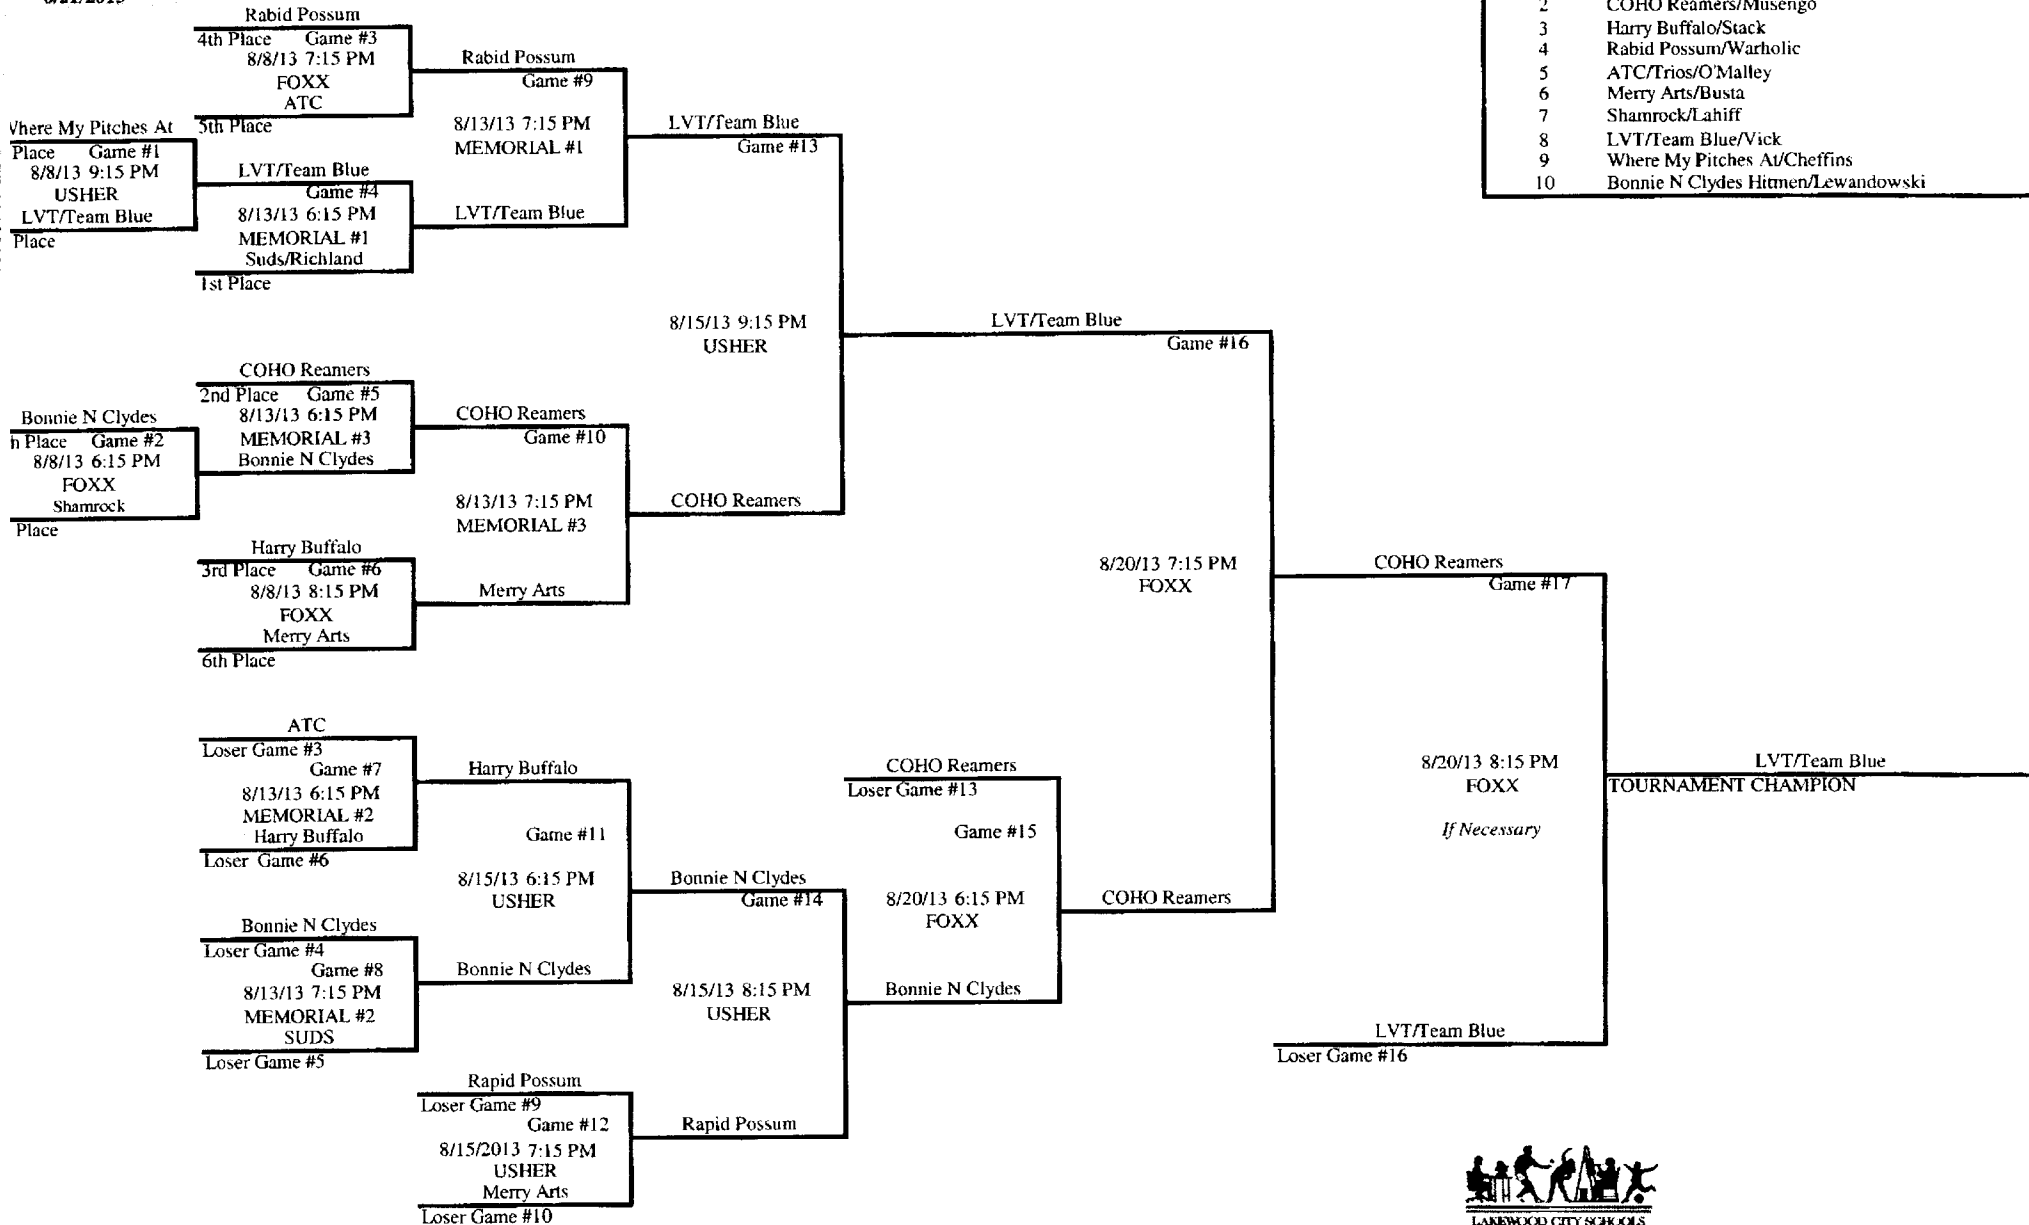

SINGLE/DOUBLE ELIMINATION PLAYOFF
10-TEAM BRACKET
Lakewood Recreation Department

League Standings	
1	Suds/Richland Café/Caja
2	COHO Reamers/Musengo
3	Harry Buffalo/Stack
4	Rabid Possum/Wartholic
5	ATC/Trios/O Malley
6	Merry Arts/Busta
7	Shamrock/Lahiff
8	LVT/Team Blue/Vick
9	Where My Pitches At/Cheffins
10	Bonnie N Clydes Hitmen/Lewandowski

3 - TUESDAY/THURSDAY A
8/21/2013

ALL PLAYOFF SCHEDULING IS DEPENDENT ON WEATHER, ETC.
WE WILL MAKE EVERY EFFORT TO CONTACT TEAMS IN A TIMELY MANNER REGARDING ANY CHANGES.
PLEASE CONTACT THE RECREATION DEPARTMENT AT 216-529-4081 WITH ANY QUESTIONS.